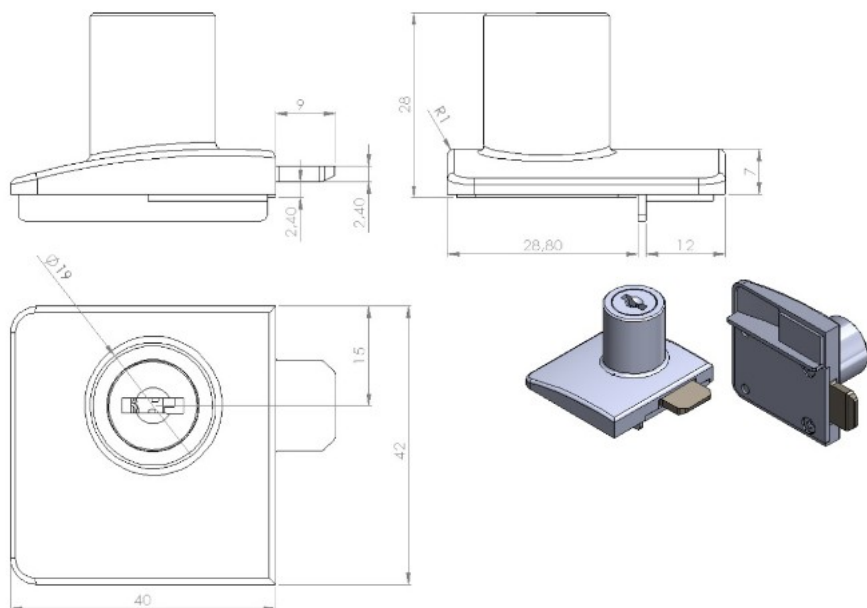

PRODUCT SHEET

Description:

Glass Door Lock "Square-U-See",F/Double D. ALU,KA:D20,W/SISO Oval Metal Key, 400 KD

Item number:

14.09.636-0

Units	Box	Carton	HS Code	Barcode
Pcs.		120	8301300000	
				5704866494120